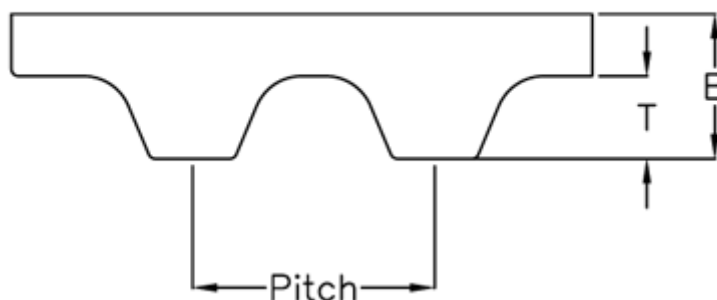

Article number: 602776230567

Description: Gates Timing Belt Synchropower PU 50 T10 560

Measures

Height B mm	= 4.5
Height T mm	= 2.5
Length	= 560
Number of teeth	= 56
Pitch	= 10
Type	= PU 50 T10 560
Width	= 50